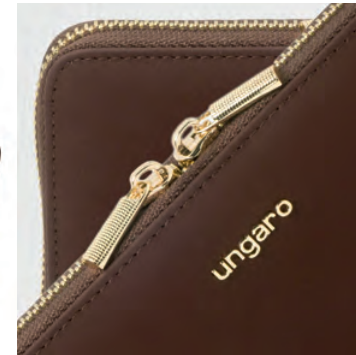

**ELIO BLACK  
UPBM758**  
Belt and cufflinks  
in a box

**UOMO DUO BLACK / BLUE  
UPBM769N**  
Belt and cufflinks  
in a box

**UOMO DUO BLACK / BROWN  
UPBM769Y**  
Belt and cufflinks  
in a box

**ELIO BLACK  
UPBC758**  
Belt and silk tie  
in a box

**UOMO DUO BLACK / BLUE  
UPBC769N**  
Belt and silk tie  
in a box

**UOMO DUO BLACK / BLUE  
UPBCM769N**  
Belt, silk tie and cufflinks  
in a box

# ungaro

**ARIA BLACK**  
**ULL717A**  
Lady wallet  
20x2,5x10

**ARIA OFF-WHITE**  
**ULL717G**  
Lady wallet  
20x2,5x10

**ARIA BLUE**  
**ULL717N**  
Lady wallet  
20x2,5x10

**ARIA TAN**  
**ULL717Z**  
Lady wallet  
20x2,5x10