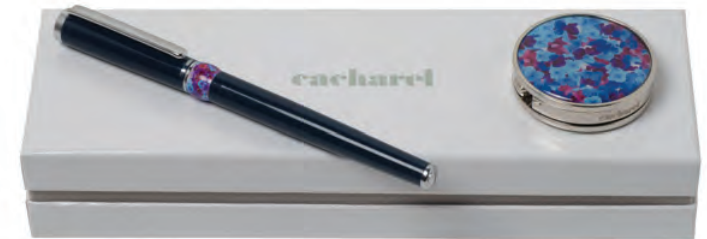

# cacharel

**COLOMBES PAD BLEU  
CSI 4035**  
Roller pen for touch screen  
in a box

**GIVERNY  
CAG 206**  
Lady mirror  
in a box

**BLOSSOM BLEU  
CSI 5145**  
Roller pen  
in a box

**LUXEMBOURG  
CFB 208**  
Silk scarf  
53x53  
in a box