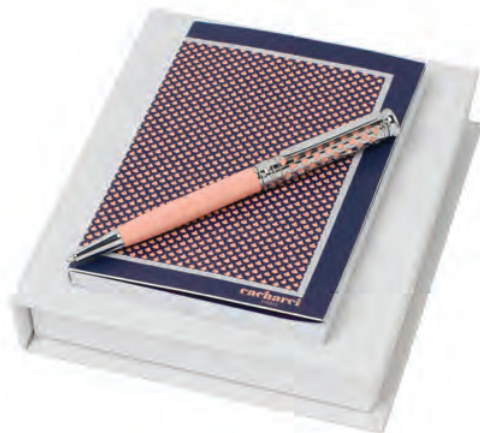

**NAIADES CORAIL
CPBN 401**
Note pad and Ball pen
in a box