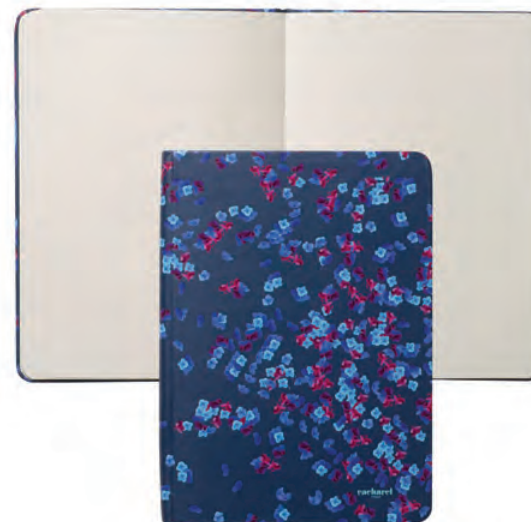

TOURBILLON BLEU
CNM 514
Note pad A6