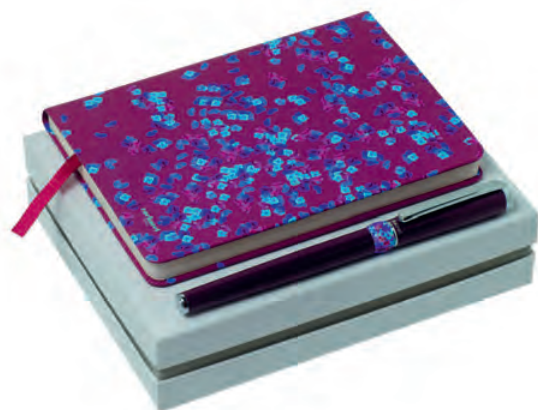

**TOURBILLON BLEU
CPNR 514**
Note pad and roller pen
in a box