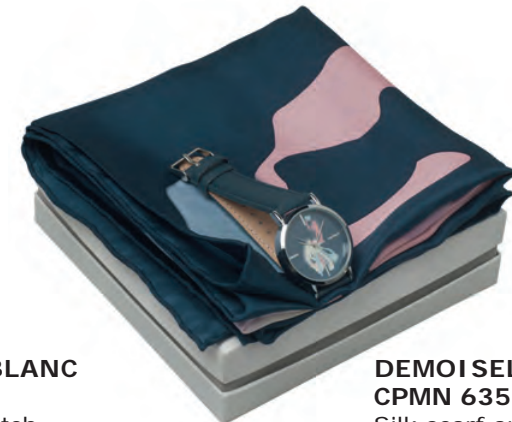

DEMOISELLE BLANC
CPMN 635F
Silk scarf and watch
in a box

CNM 319
Note pad A6
in a box

DEMOISELLE BLUE
CPMN 635N
Silk scarf and watch
in a box